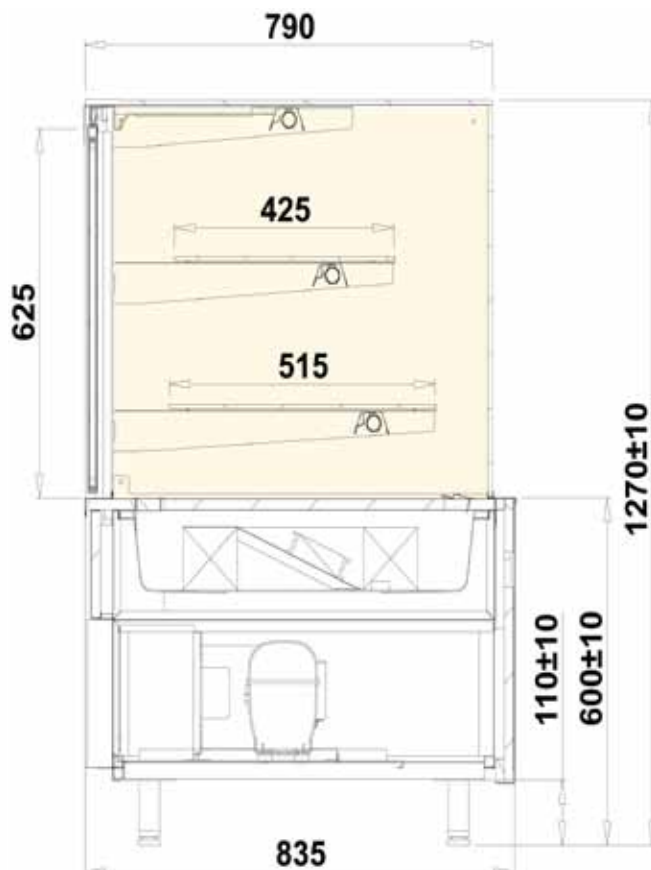

## Refrigerated Pastry Cabinet - I-Gastroline Cube V

I-Gastroline Cube V\*

### Technical parameters:

Model	Dimensions (ext.) H x W x D [mm]	Display surface [m <sup>2</sup> ]	Power Consumption [kWh/24h]	Weight [kg]
I-Gastroline Cube 0.6 V	1270 x 610 x 835	0,87	4,60	90
I-Gastroline Cube 0.9 V	1270 x 910 x 835	1,30	7,90	140
I-Gastroline Cube 1.3 V	1270 x 1310 x 835	1,90	10,40	180

\* - Picture above presents unit with either some or all available extras. Please note that the look of basic version of cabinet, or one of your choice, may vary from presented.

### Available options:

- multiplexing
- unit prepared to work with external condensing unit
- side panels colour (optional colours)
- front panel made of black melamine (choice of colours)
- internal frame made of stainless steel
- small tray (400mm x 420mm)
- medium tray (400mm x 510mm)
- bottom tray (400mm x 520mm)
- unit prepared for individual design - comes without wooden housing
- non refrigerated version available